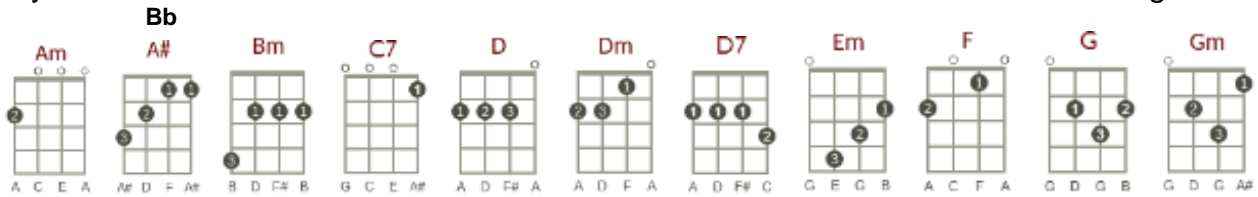

Love Grows (Where My Rosemary Goes) – (in F)

(Barry Mason – Tony Macauley)

Key: F

Time: 4/4

Artists: Edison Lighthouse

Intro: (Riff) **f f a c c d f** x 4

[F] She ain't got no money. Her clothes are kinda funny
Her [Bb] hair is kinda wild and [Bb] free
Oh but [F] love [Am] grows where my [Dm] Rosemary [F] goes
And [Bb] nobody [Gm] knows like [C] me

[F] She talks kinda lazy, people say she's crazy
[Bb] And her life's a [Bb] mystery
Oh but [F] love [Am] grows where my [Dm] Rosemary [F] goes
And [Bb] nobody [Gm] knows / [C7] // li-i-ike [F] me

There's [Bb] something about her [C7] hand holding [F] mine,
It's a [Dm] feeling that's [Gm] fine and I [C7] just gotta [F] say, Hey!
She's [Bb] really got a [C7] magical [F] spell
And it's [Dm] working so [G7] well
That I can't get a-[C7]way

[F] I'm a lucky fella, and I just gotta tell her
[Bb] That I love her endlessly
Because [F] love [Am] grows where my [Dm] Rosemary [F] goes
And [Bb] nobody [Gm] knows / [C7] // li-i-ike [F] me / [Am] // [Dm] // [F]//
[Bb] // [Gm!] [C7!] [F] (Riff over bar) [F] (Riff over bar)

[G] Love [Bm] grows where my [Em] Rosemary [G] goes
It keeps growing every place she's been
And [C] nobody [Am!] knows [D7!] like [G] me *(Riff over bar)*

[G] Love [Bm] grows where my [Em] Rosemary [G] goes
If you've met her you'll never forget her
And [C] nobody [Am!] knows [D7!] like [G] me *(Riff over bar)*